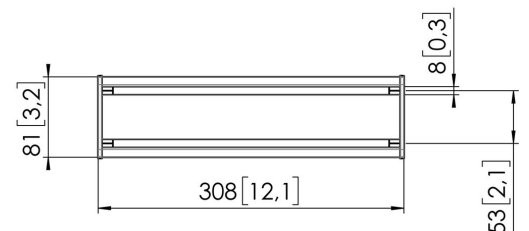

MOMO C430 Interface Bar Component, 30 cm (black)

Key Benefits

- Height Adjustable
- Suitable for one, two or a whole series of monitors
- Easy install
- Flexible modular system
- TÜV certified / 10-year guarantee

Build your ideal monitor arm The MOMO C430 Interface Bar Component, 30 cm, is part of MOMO Motion and Motion+. Specially designed for optimal monitor alignment. Endless possibilities Create a multi-monitor set-up with just a few components. Including both straight and angled positions. MOMO monitor arm accessories and components are installed using just one allen (hex) key, cleverly integrated into the product. So you'll always have the right tool at hand.

MOMO C430 Interface Bar Component, 30 cm (black)

Specifications

Article number (SKU)	7164300
Colour	Black
EAN single box	8712285354427
Height	81
Length	308
Depth	21
TÜV certified	Yes
Guarantee	10 years

VOGEL'S HOLDING BV (©)